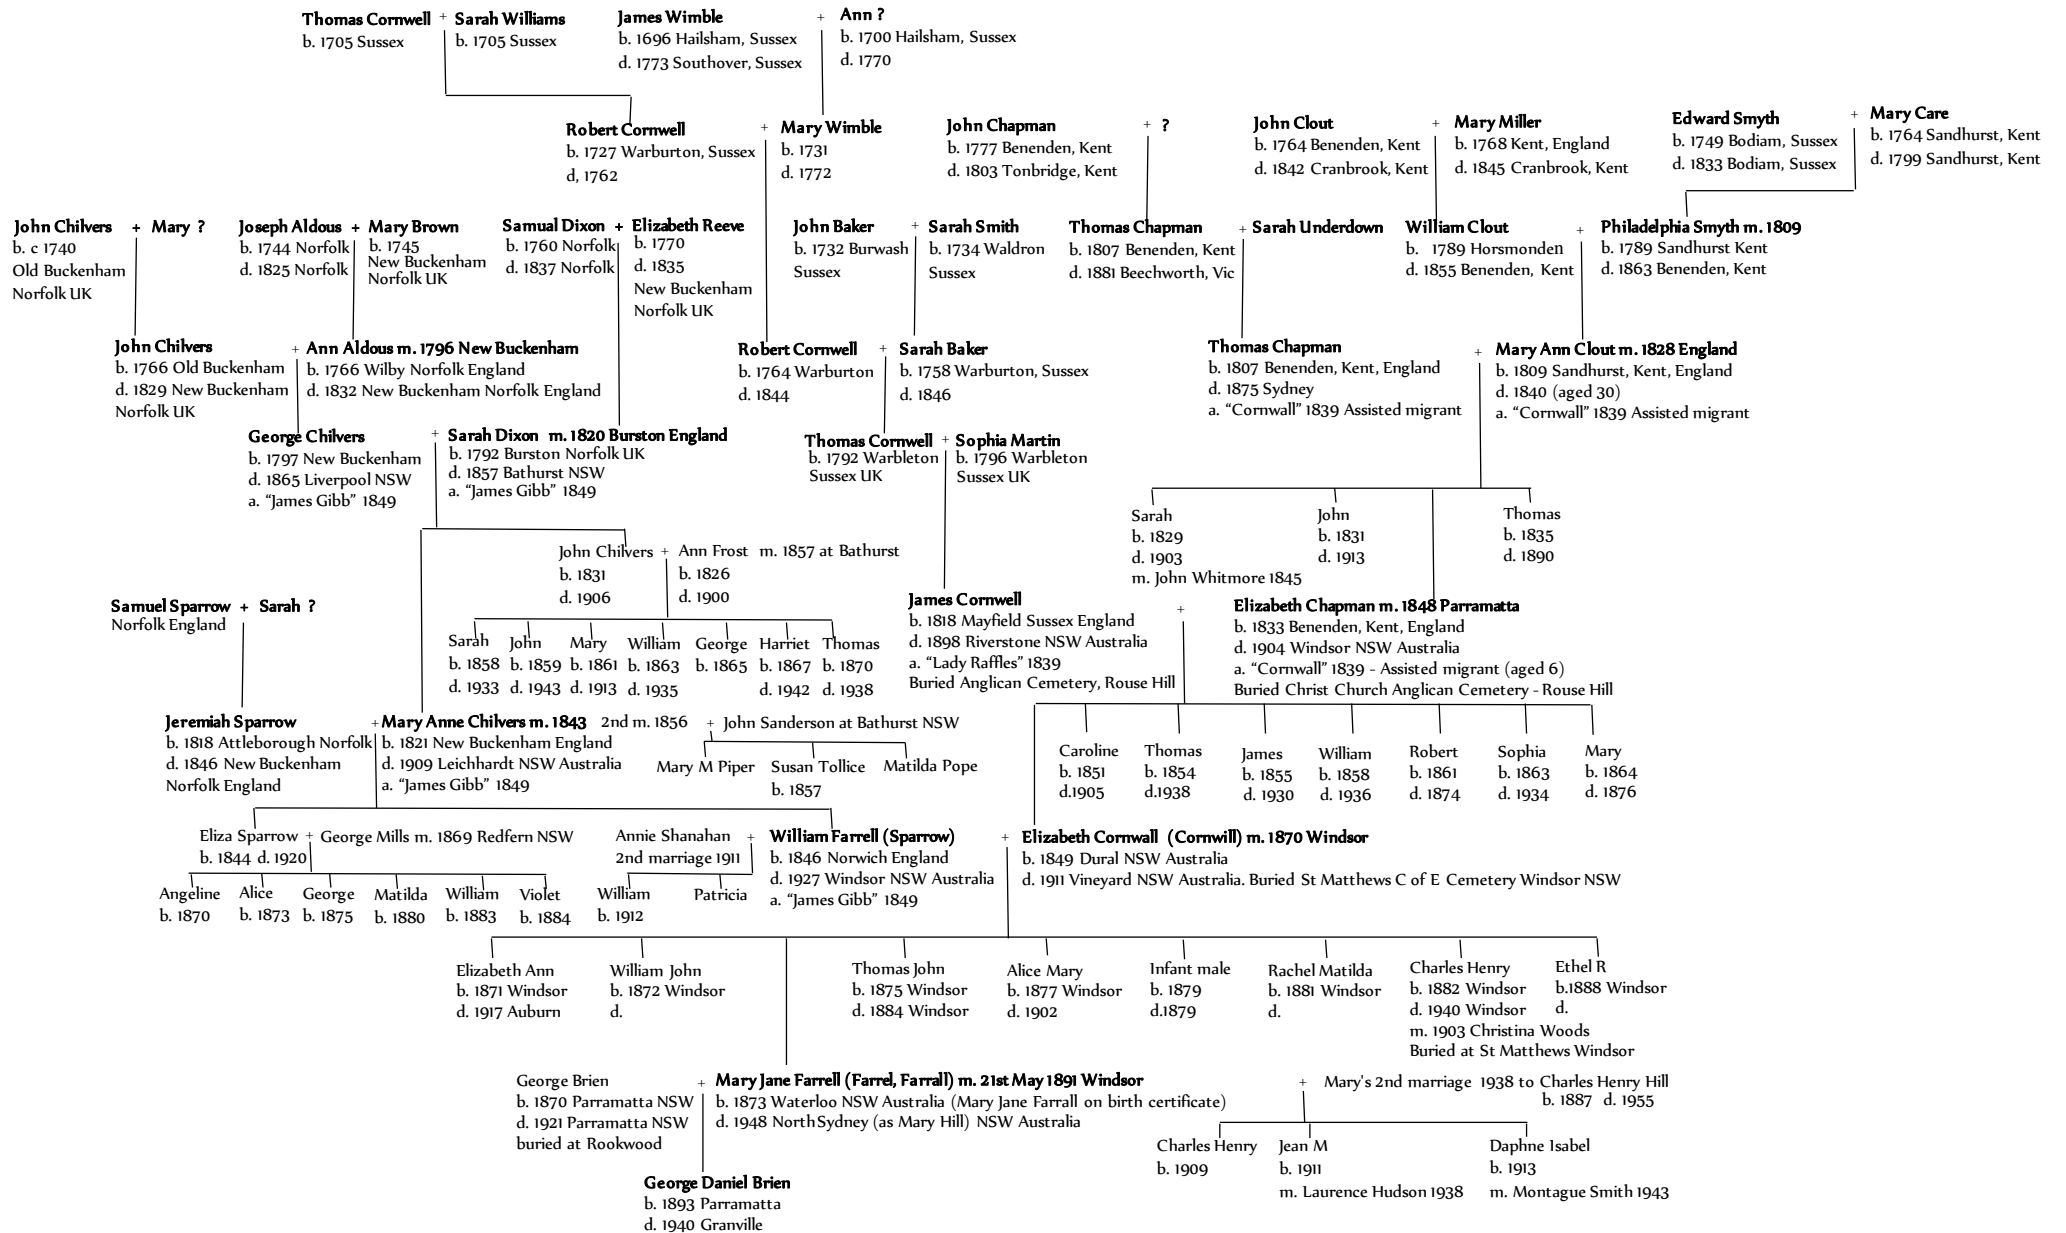

Family tree of Mary Jane Farrell