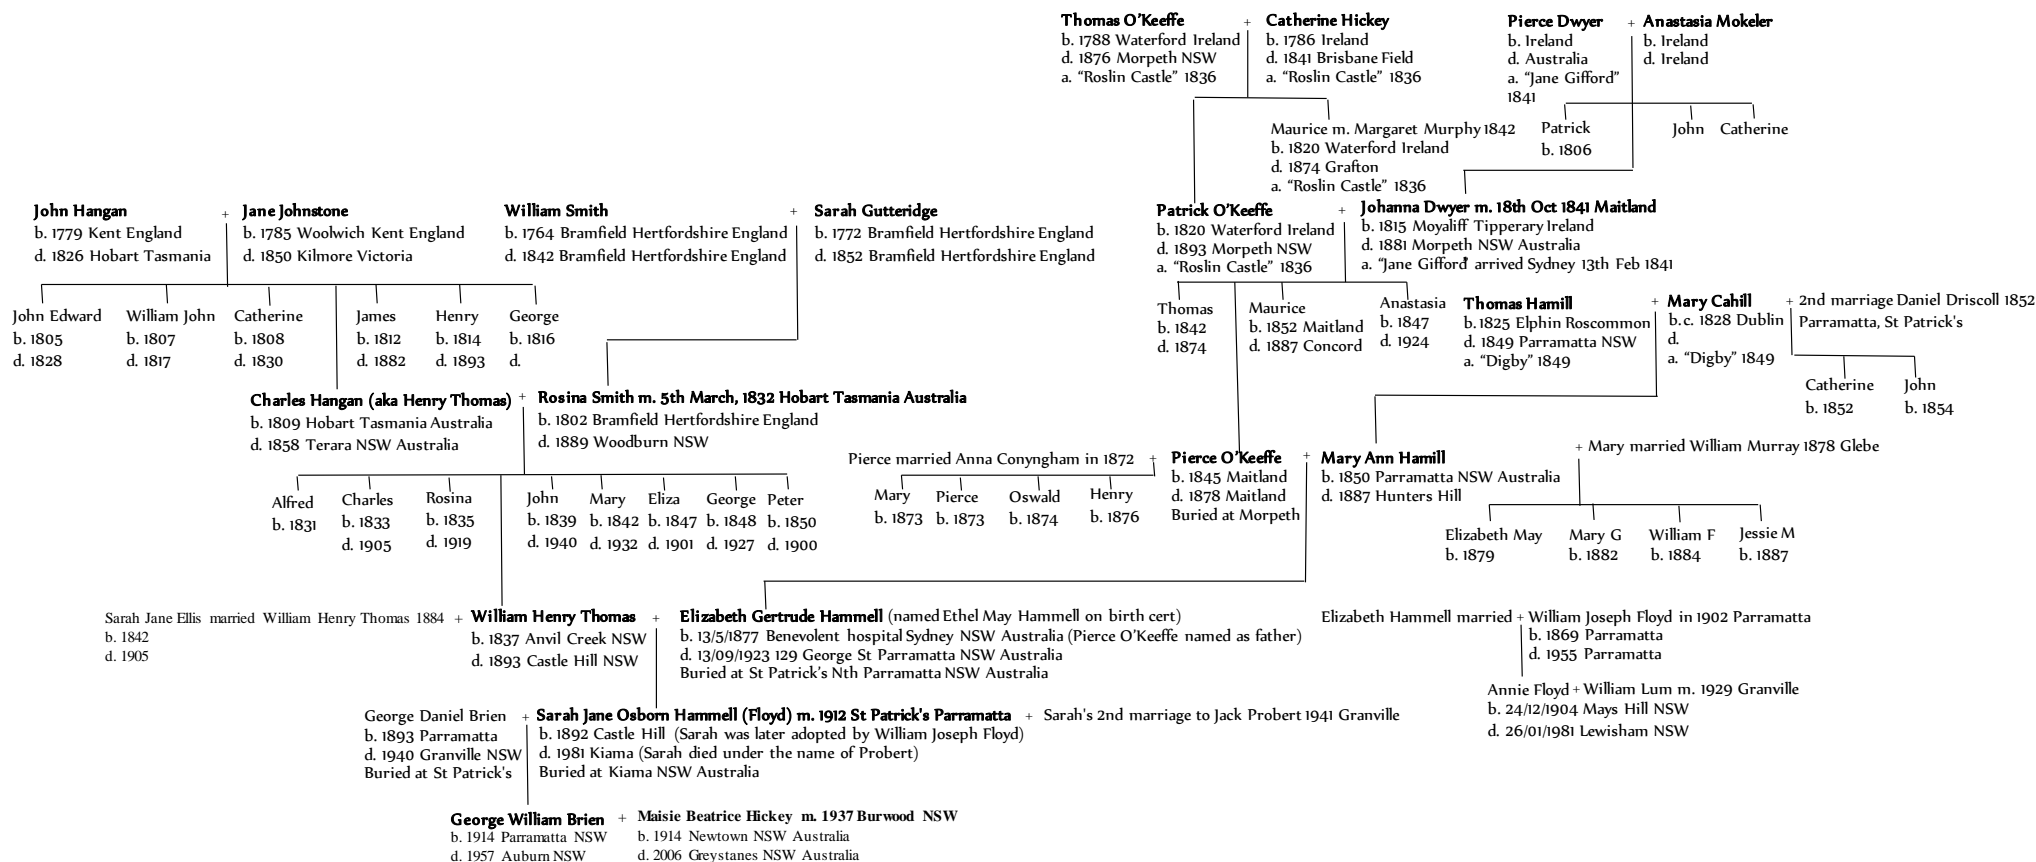

Family tree of Sarah Jane Osborn Hammell (Floyd)