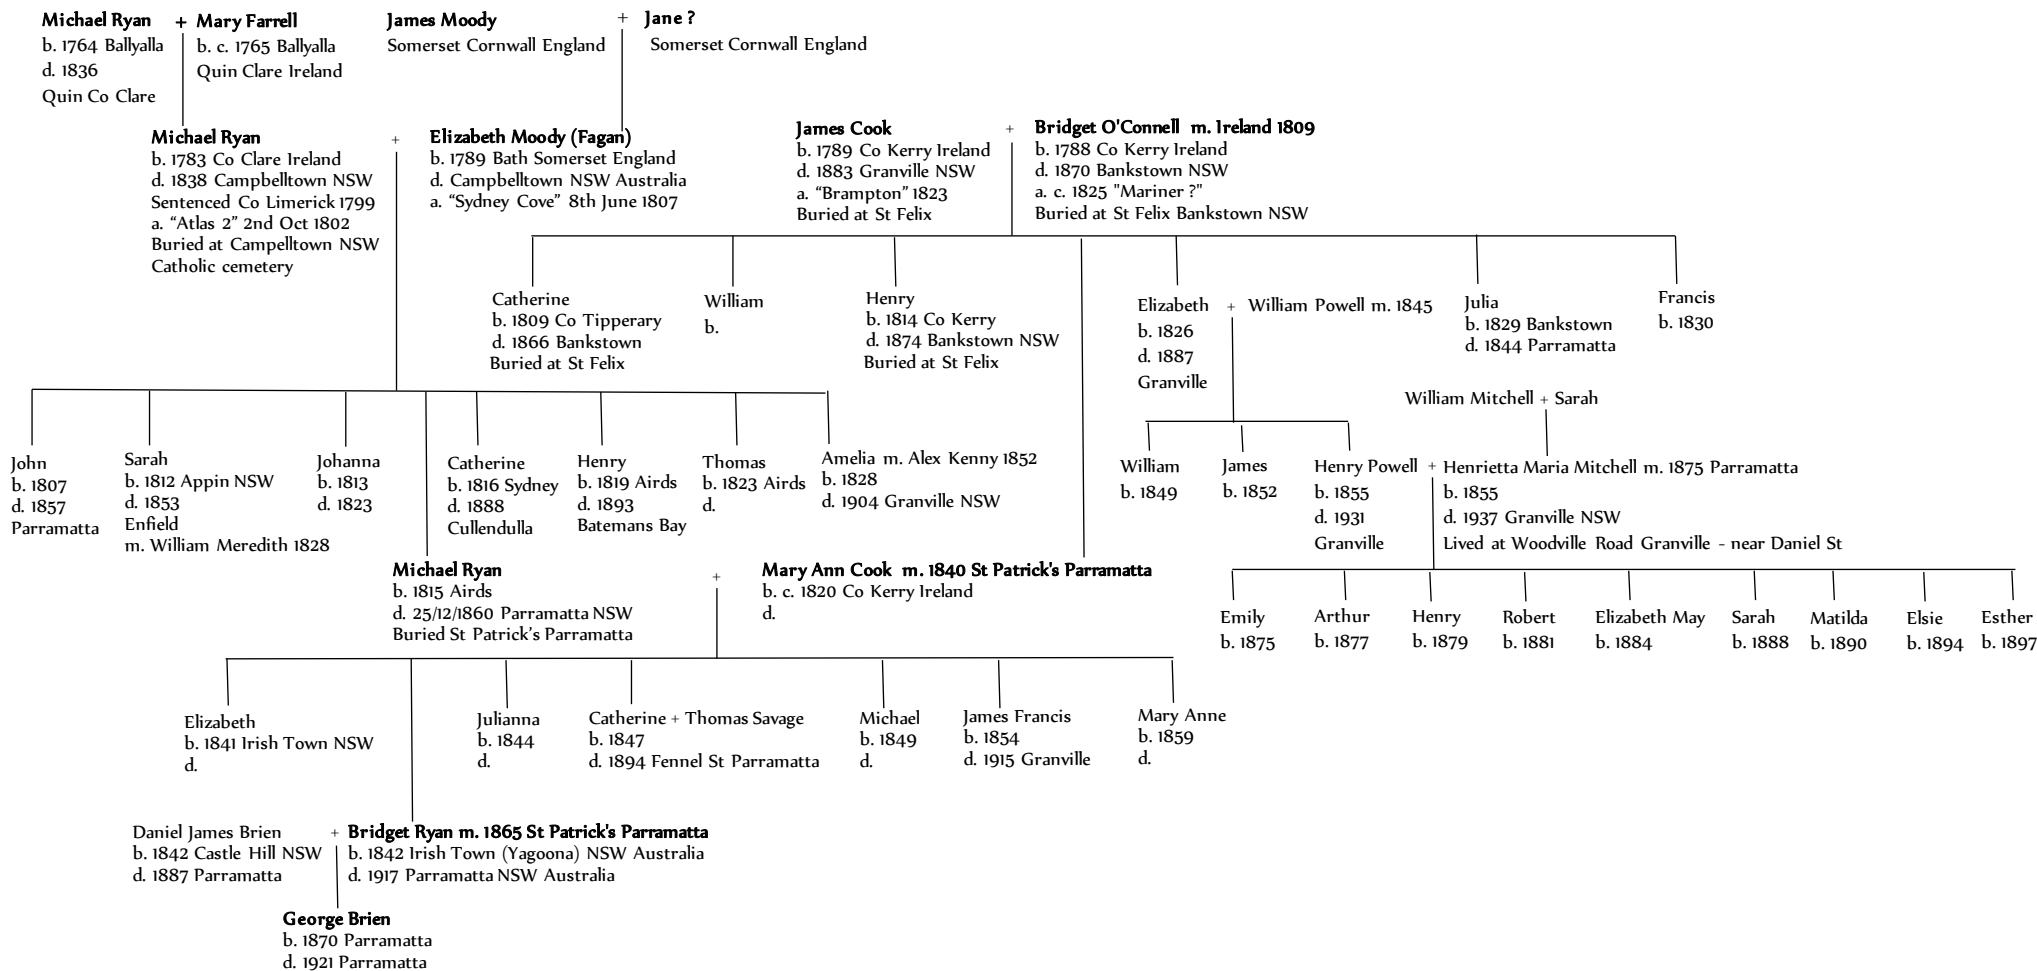

**George Best**  
 b. 1758 Kent England  
 d. 1836 Seven Hills NSW  
 a. "William and Anne" 28 Aug 1791  
 3rd fleet

+ **Martha Chamberlain m. 1797**  
 b. 1775 London England  
 d. 1833 Seven Hills NSW  
 a. "Indispensable" 30th April 1796

**James Beckett**  
 b. 1759 Shropshire England  
 d. before 1808 Parramatta  
 a. "Surprize" 26th June 1790  
 2nd fleet

+ **Ann Calcut m. 1791**  
 b. 1780 Staffordshire England  
 d. 1821/1828 Parramatta NSW  
 a. "Neptune" 28th June 1790  
 2nd Fleet

**Thomas Best**  
 b. 1799 Toongabbie NSW Australia  
 d. 1874 Tangmangaroo NSW Australia

+ **Mary Beckett m. 1818**  
 b. 1800 Parramatta NSW  
 d. 1857 Parramatta NSW

**Daniel Brien Jr**  
 b. 1817 Seven Hills  
 d. 1878 Parramatta

# Family tree of Bridget Ryan