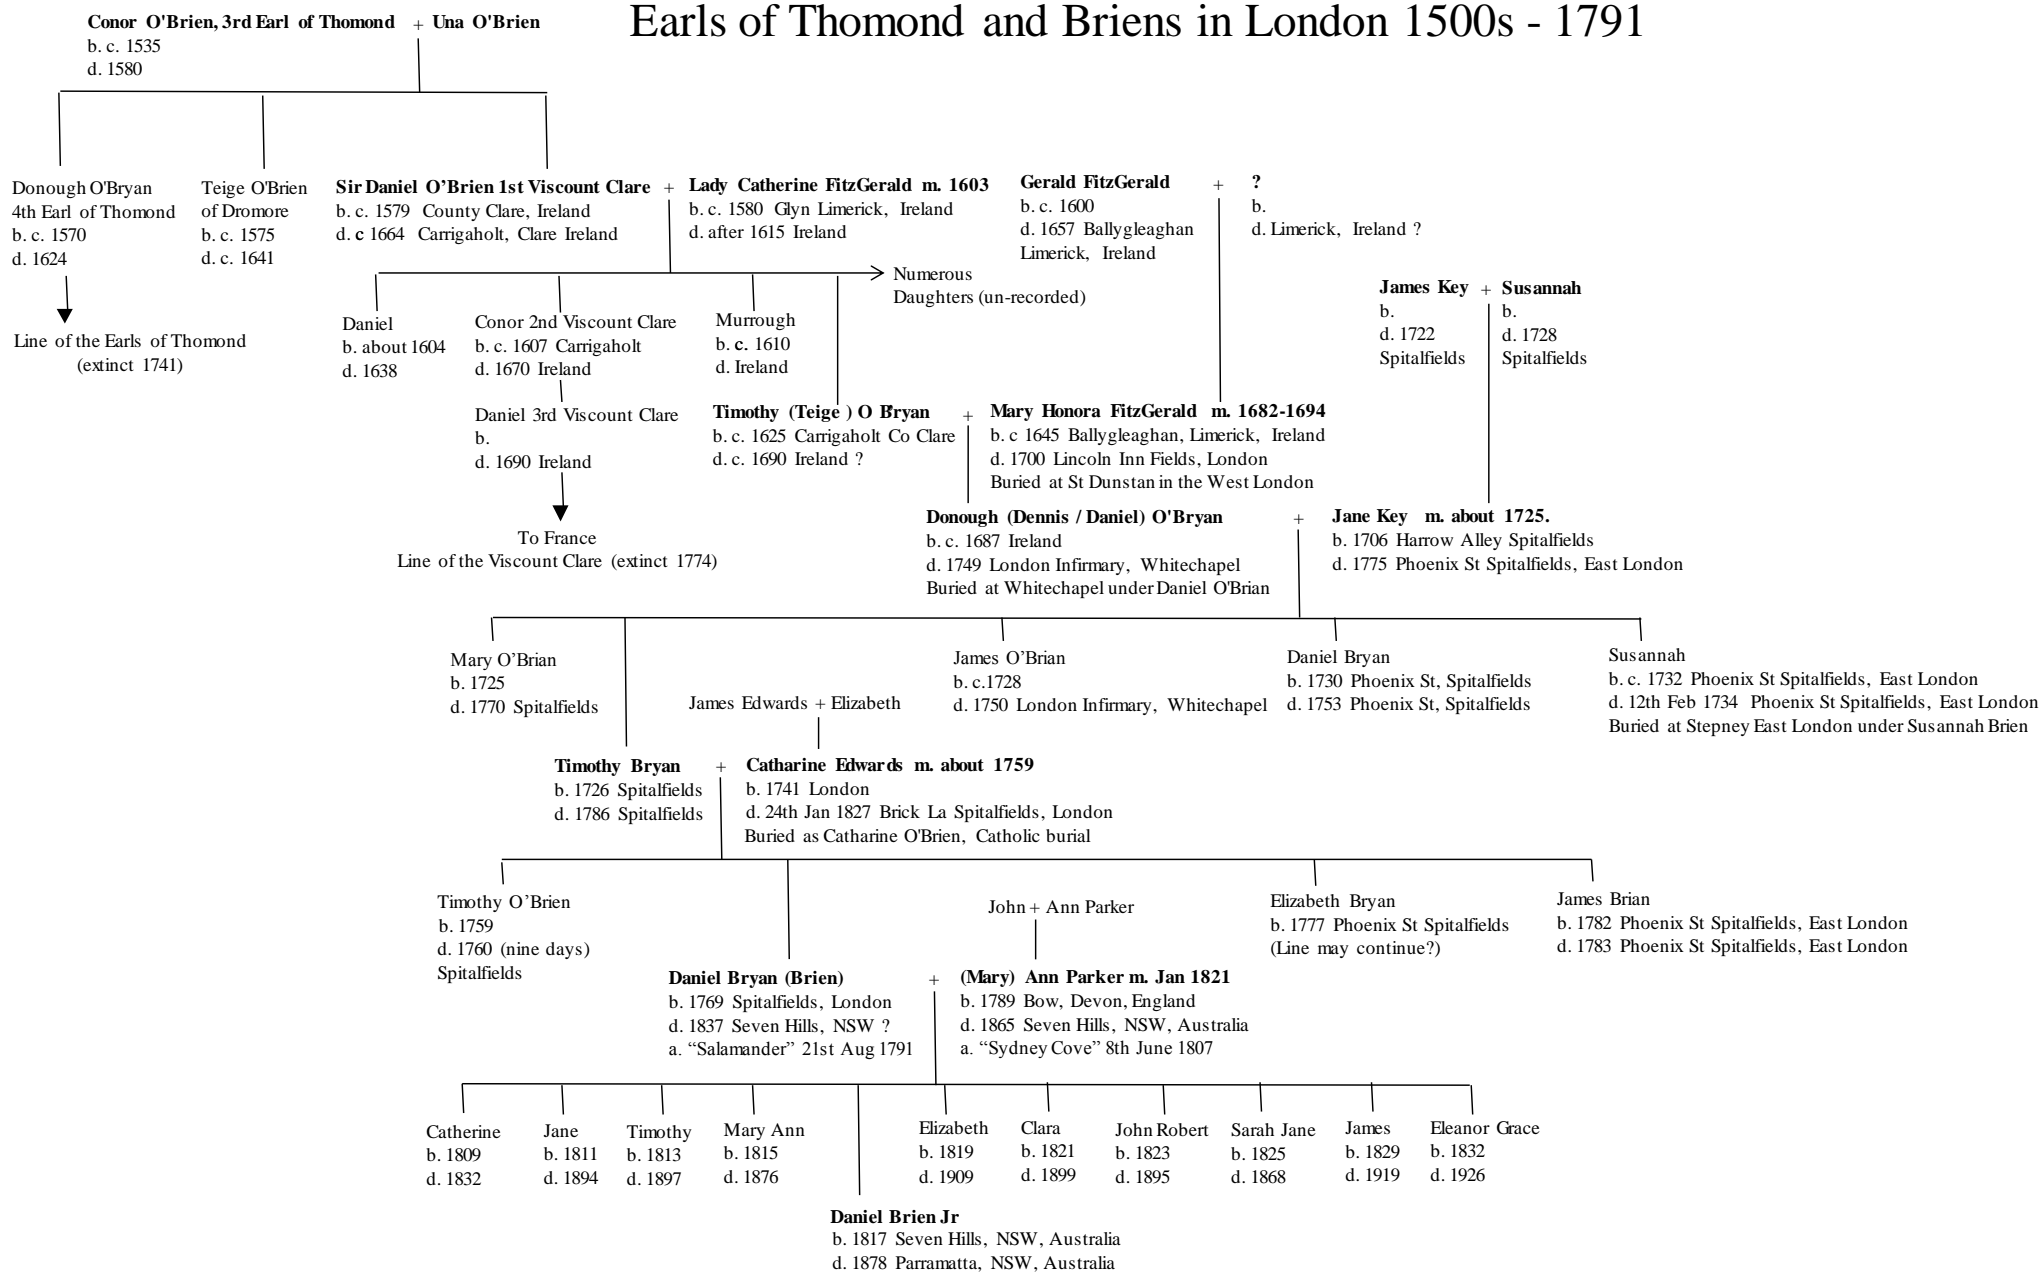

# Earls of Thomond and Briens in London 1500s - 1791

# Male line from Daniel Brien to George William Brien

# Family tree of Mary Ann Best

**James Best**  
 b. 1720 Boxley Kent UK  
 d. 1782 Boxley Kent UK

+ **Frances Shelley**  
 b. 1725 Michelgrove Sussex UK  
 d. 1808  
 (Maybury FT)

**William Chamberlain**  
 b. 1755 Middlesex UK  
 d. c. 1834

# Family tree of Maisie Beatrice Hickey